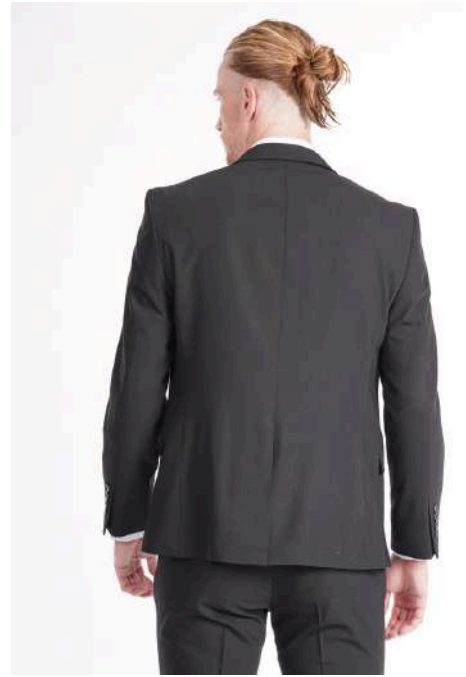

Product: VNRT-02

Fabric: %43 Wool- % 53 Polyester - %4 Lycra

Sizes: 48- 50 - 52 - 54 - 56

Slim Fit - Black