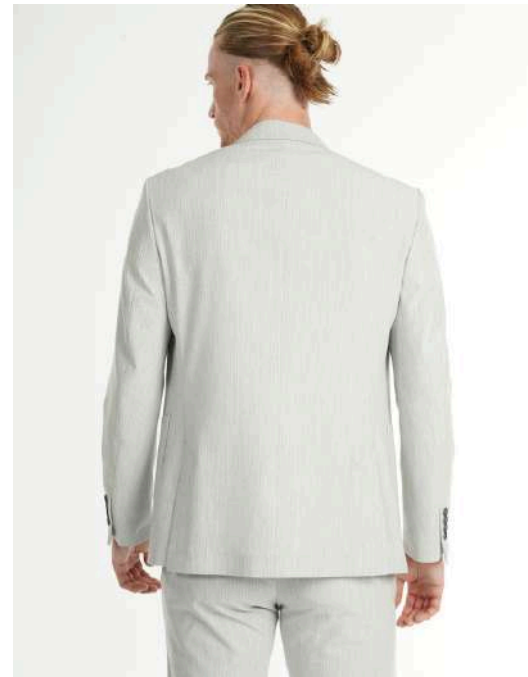

Product: T2017-04

Fabric: %70 Viscose - %25 Polyester- %5 Lycra

Sizes: 46- 48- 50 - 52 - 54 - 56 - 58

Slim Fit - Grey