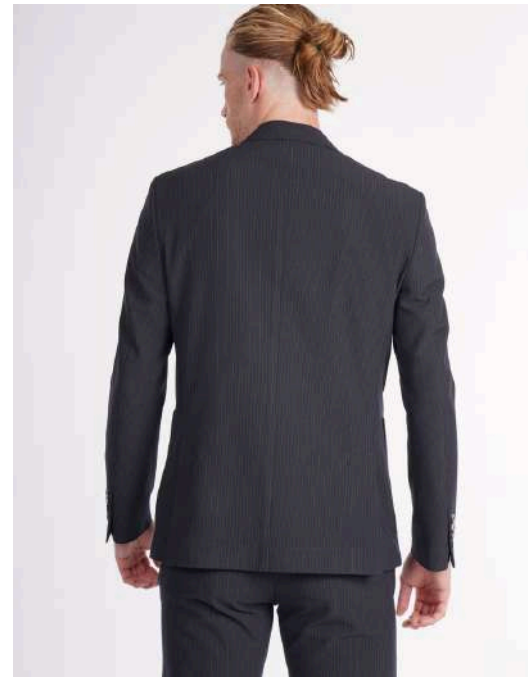

Sizes: 46- 48- 50 - 52 - 54 - 56 - 58

Slim Fit - Grey

Product: T2017-04

Fabric: %70 Viscose - %25 Polyester- %5 Lycra

Sizes: 46- 48- 50 - 52 - 54 - 56 - 58

Slim Fit - Black

Product: T2017-04

Fabric: %70 Viscose - %25 Polyester- %5 Lycra