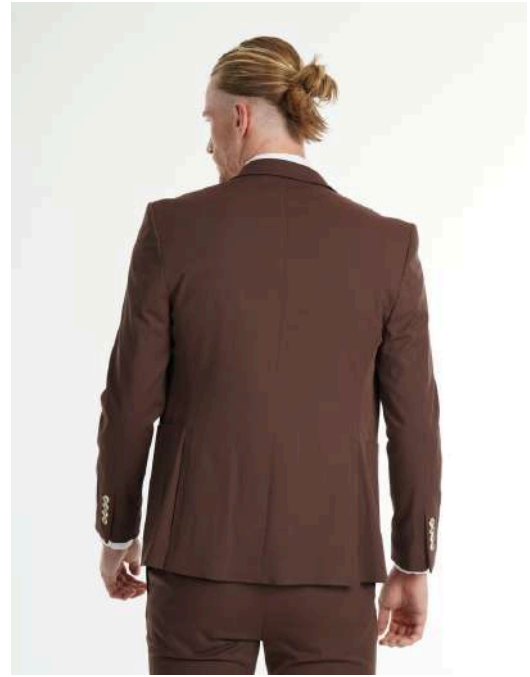

Product: NRT-Y39

Fabric: %70 Viscose - %25 Polyester- %5 Lycra

Sizes: 48- 50 - 52 - 54 - 56 - 58 - 60 - 62

Slim Fit - Brown