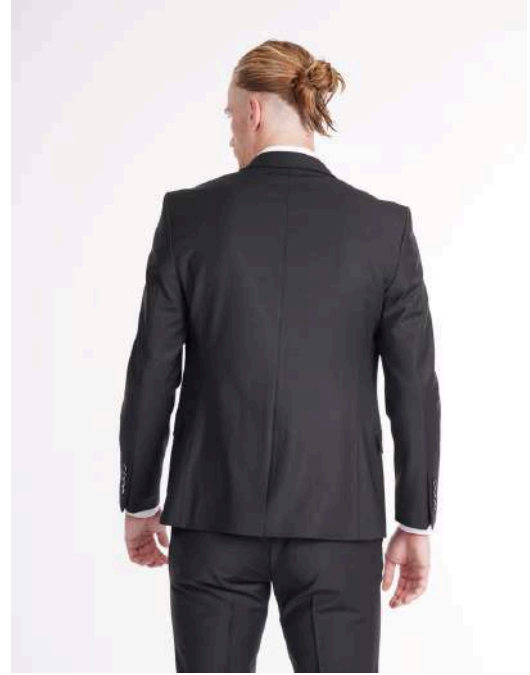

Product: VNRT-01

Fabric: %88 Wool- % 8 Polyester - %4 Lycra

Sizes: 48- 50 - 52 - 54 - 56

Slim Fit - Black