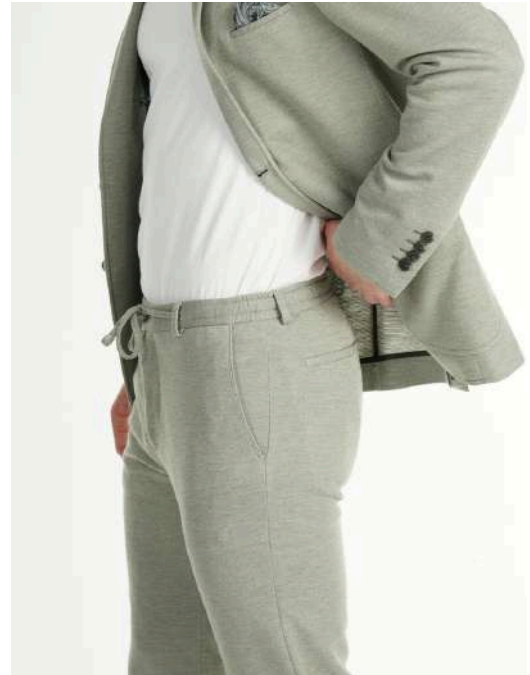

Slim Fit - Grey

Product: T2017-05

Fabric: %60 Polyester - %35 Viscose - %5 Lycra

Sizes: 40-42- 44- 46 - 48- 50 - 52 - 54 - 56 -58 - 60

Slim Fit - Green

Product: VNRT-Y03

Fabric: %25 Wool- % 54 Polyester - %18 Viscose - %3 Lycra