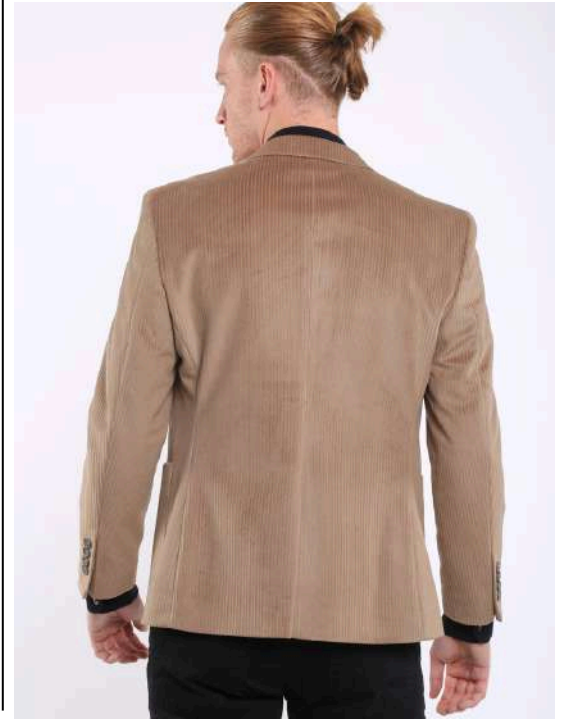

Product: SOUL NRT-01

Fabric: %70 Viskon %25 Polyester %5 Likra / Velvet

Sizes: 48 - 50 - 52 - 54 - 56

Slim Fit - Camel