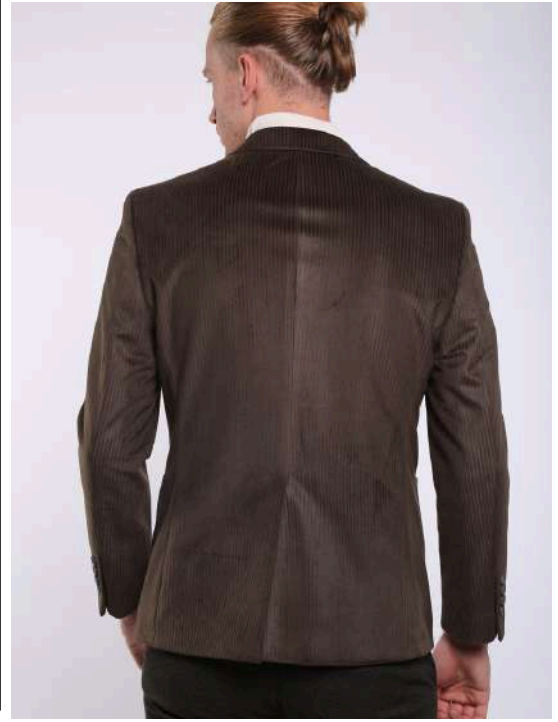

Slim Fit - Camel

Product: SOUL NRT-01

Fabric: %70 Viskon %25 Polyester %5 Likra / Velvet

Sizes: 48 - 50 - 52 - 54 - 56

Slim Fit - Asy Grey

Product: SOUL NRT-01

Fabric: %70 Viskon %25 Polyester %5 Likra / Velvet