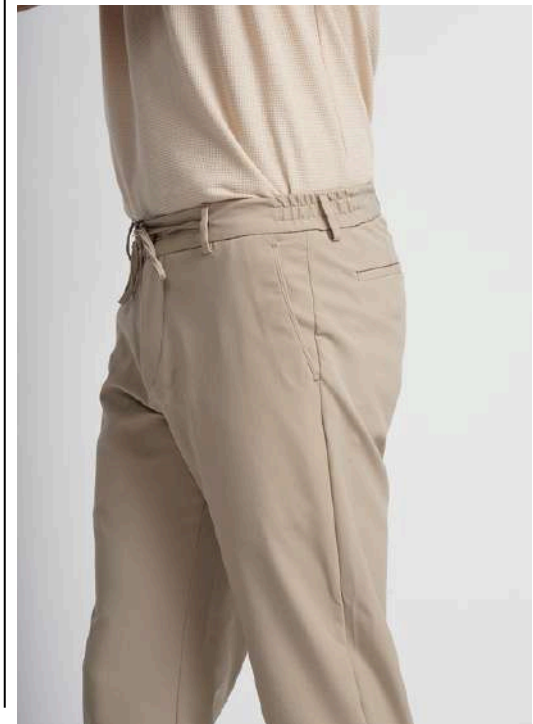

Material : %70 Viskon %25 Polyester %5 Likra

Colour : Camel

Sizes : 36 - 38 - 40 - 42 - 44 - 46 - 48 - 50 - 52 - 54

Product: LTF-01

Slim Fit

Available Colors: