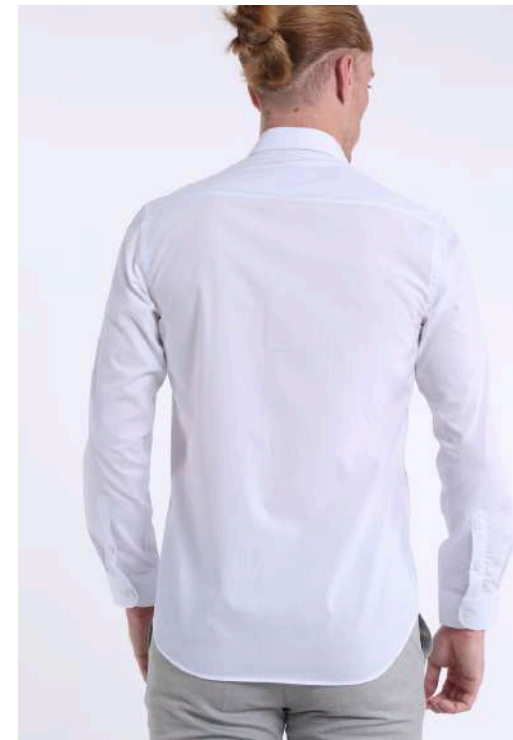

# SHIRT

Fabric : % 65 Cotton %35 Polyester

Color : White

Sizes : XS - S - M - L - XL - 2XL - 3XL

Available Colors:

Slim Fit

Product: A-5000

Fabric : % 65 Cotton %35 Polyester