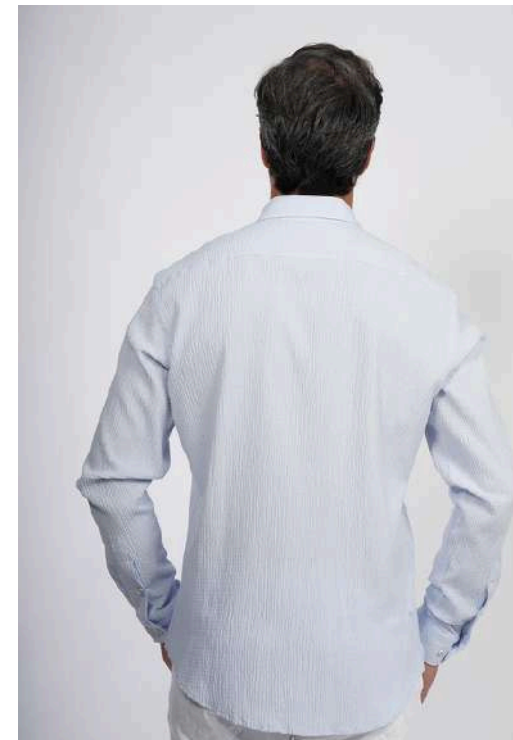

Product: V-5169

Fabric : % 100 Cotton

Color : Blue

Sizes : XS- S- M - L - XL - 2XL

Available Colors: 

Product: VT-05

Fabric : % 100 Cotton

Colour : Black