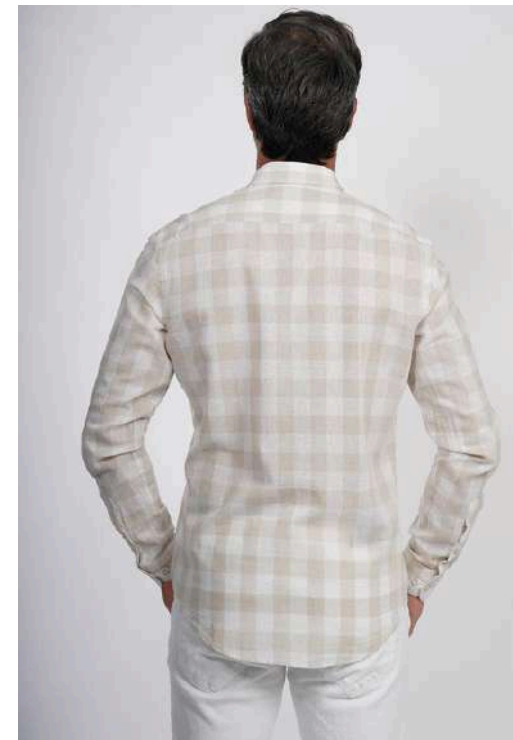

Fabric : % 100 Cotton

Colour : Gray

Sizes : XS- S- M - L - XL - 2XL

Available Colors:

Product: VT-06