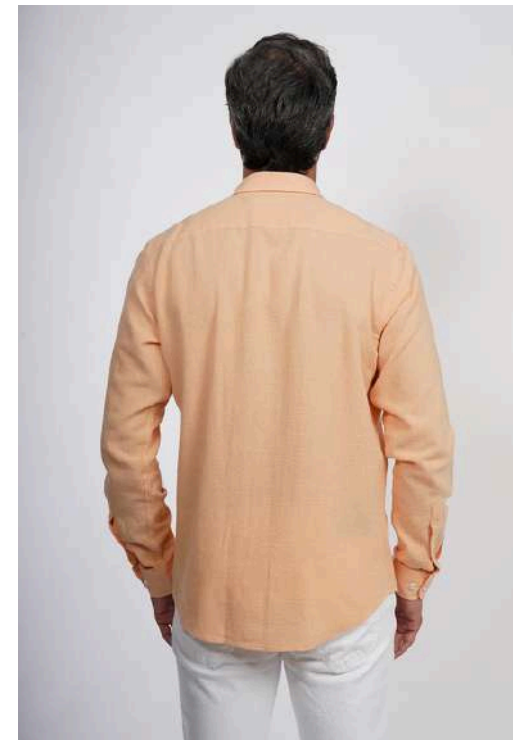

Available Colors: 

Product: VT-03

Fabric : % 100 Cotton

Colour : Pale Orange

Sizes : XS- S- M - L - XL - 2XL

Available Colors:

Product: VT-03

Fabric : % 100 Cotton