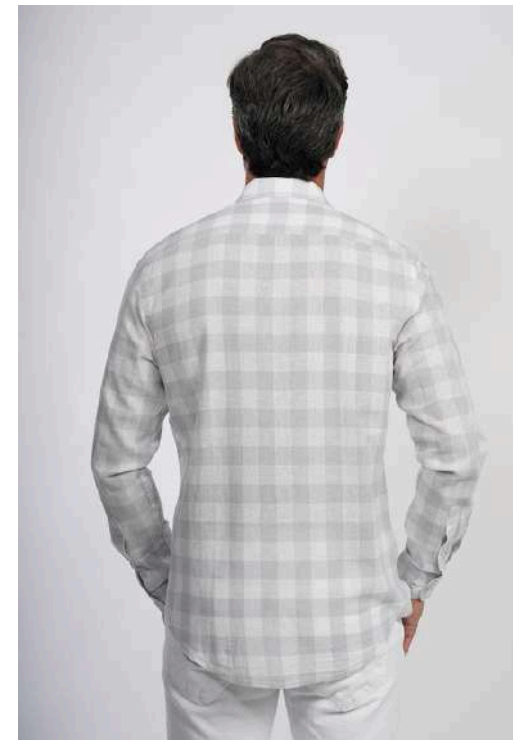

Fabric : % 100 Cotton

Colour : Gray

Sizes : XS- S- M - L - XL - 2XL

Available Colors:

Product: VT-06