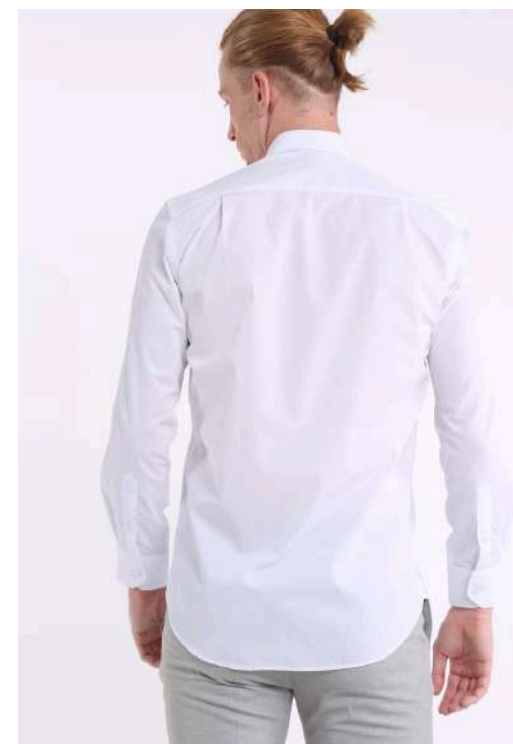

Fabric : % 80 Cotton % 20 Polyester

Color : Purple

Sizes : S - M - L - XL - 2XL - 3XL - 4XL

Available Colors:

Regular Fit

Product: S-9000