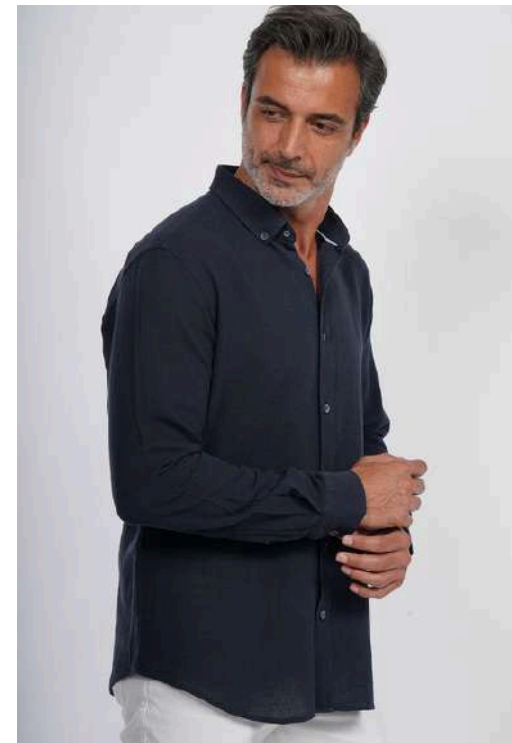

Fabric : % 100 Cotton

Colour : Navy Blue

Sizes : XS- S- M - L - XL - 2XL

Available Colors:

Product: VT-03

Fabric : % 100 Cotton

Colour : Powder Color

Sizes : XS- S- M - L - XL - 2XL